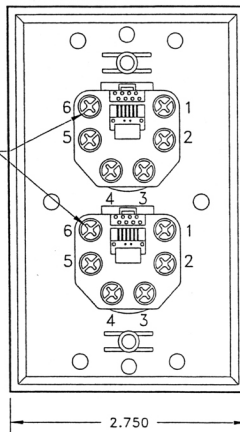

FRONT VIEW

REAR VIEW

SIDE VIEW

WIRES NOT SHOWN

COLOR CODE

POS.	6P6C
1	WHITE
2	BLACK
3	RED
4	GREEN
5	YELLOW
6	BLUE

MATERIAL:

- (HOUSING) - ABS MOLDING COMPOUND
(CONTACT) - BRASS, GOLD OVER NICKEL
- EACH PART IS INDIVIDUALLY PACKAGED IN A PLASTIC BAG.
 - ALL DIMENSIONS ARE APPROXIMATE AND SHOULD BE USED FOR REFERENCE ONLY.
 - TWO 6-32 X .875 LONG SCREWS FOR MOUNTING SHIPPED LOOSE. NOT SHOWN ON DRAWING.

IVORY	
WHITE	
COLOR	PART NO

CUI STACK

DESCRIPTION: DUAL FLUSH MOUNT WALLPLATE, RJ12

COLOR: ASH

MATERIAL: 

DWG NO. D.S. 1208

CHK:

APRVD: 

REV.: A

DWG BY: A. MEDINA

DATE: 03-08-2000

DO NOT SCALE

PART NO.:

AMK-0060