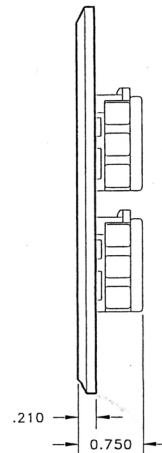

FRONT VIEW

REAR VIEW

SIDE VIEW

WIRES NOT SHOWN

COLOR CODE

POS.	6P6C
1	WHITE
2	BLACK
3	RED
4	GREEN
5	YELLOW
6	BLUE

MATERIAL:

- (HOUSING) - ABS MOLDING COMPOUND
(CONTACT) - BRASS, GOLD OVER NICKEL
- EACH PART IS INDIVIDUALLY PACKAGED IN A PLASTIC BAG.
 - ALL DIMENSIONS ARE APPROXIMATE AND SHOULD BE USED FOR REFERENCE ONLY.
 - TWO 6-32 X .875 LONG SCREWS FOR MOUNTING SHIPPED LOOSE. NOT SHOWN ON DRAWING.

IVORY	
WHITE	
COLOR	PART NO

CUI STACK

DESCRIPTION: DUAL FLUSH MOUNT WALLPLATE, RJ12

COLOR: ASH

MATERIAL: 

DWG NO. D.S. 1208

CHK:

APRVD: 

REV.: A

DWG BY: A. MEDINA

DATE: 03-08-2000

DO NOT SCALE

PART NO.:

AMK-0060