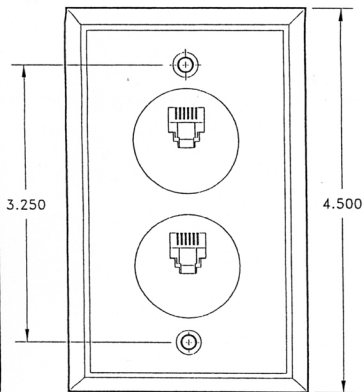

FRONT VIEW

REAR VIEW

SIDE VIEW

WIRES NOT SHOWN

COLOR CODE

POS.	6P6C
1	WHITE
2	BLACK
3	RED
4	GREEN
5	YELLOW
6	BLUE

MATERIAL:

- (HOUSING) - ABS MOLDING COMPOUND
(CONTACT) - BRASS, GOLD OVER NICKEL
- EACH PART IS INDIVIDUALLY PACKAGED IN A PLASTIC BAG.
 - ALL DIMENSIONS ARE APPROXIMATE AND SHOULD BE USED FOR REFERENCE ONLY.
 - TWO 6-32 X .875 LONG SCREWS FOR MOUNTING SHIPPED LOOSE. NOT SHOWN ON DRAWING.

IVORY	
WHITE	
COLOR	PART NO

CUI STACK

DESCRIPTION: DUAL FLUSH MOUNT WALLPLATE, RJ12

COLOR: ASH

MATERIAL: 

DWG NO. D.S. 1208

CHK:

APRVD: 

REV.: A

DWG BY: A. MEDINA

DATE: 03-08-2000

DO NOT SCALE

PART NO.:

AMK-0060